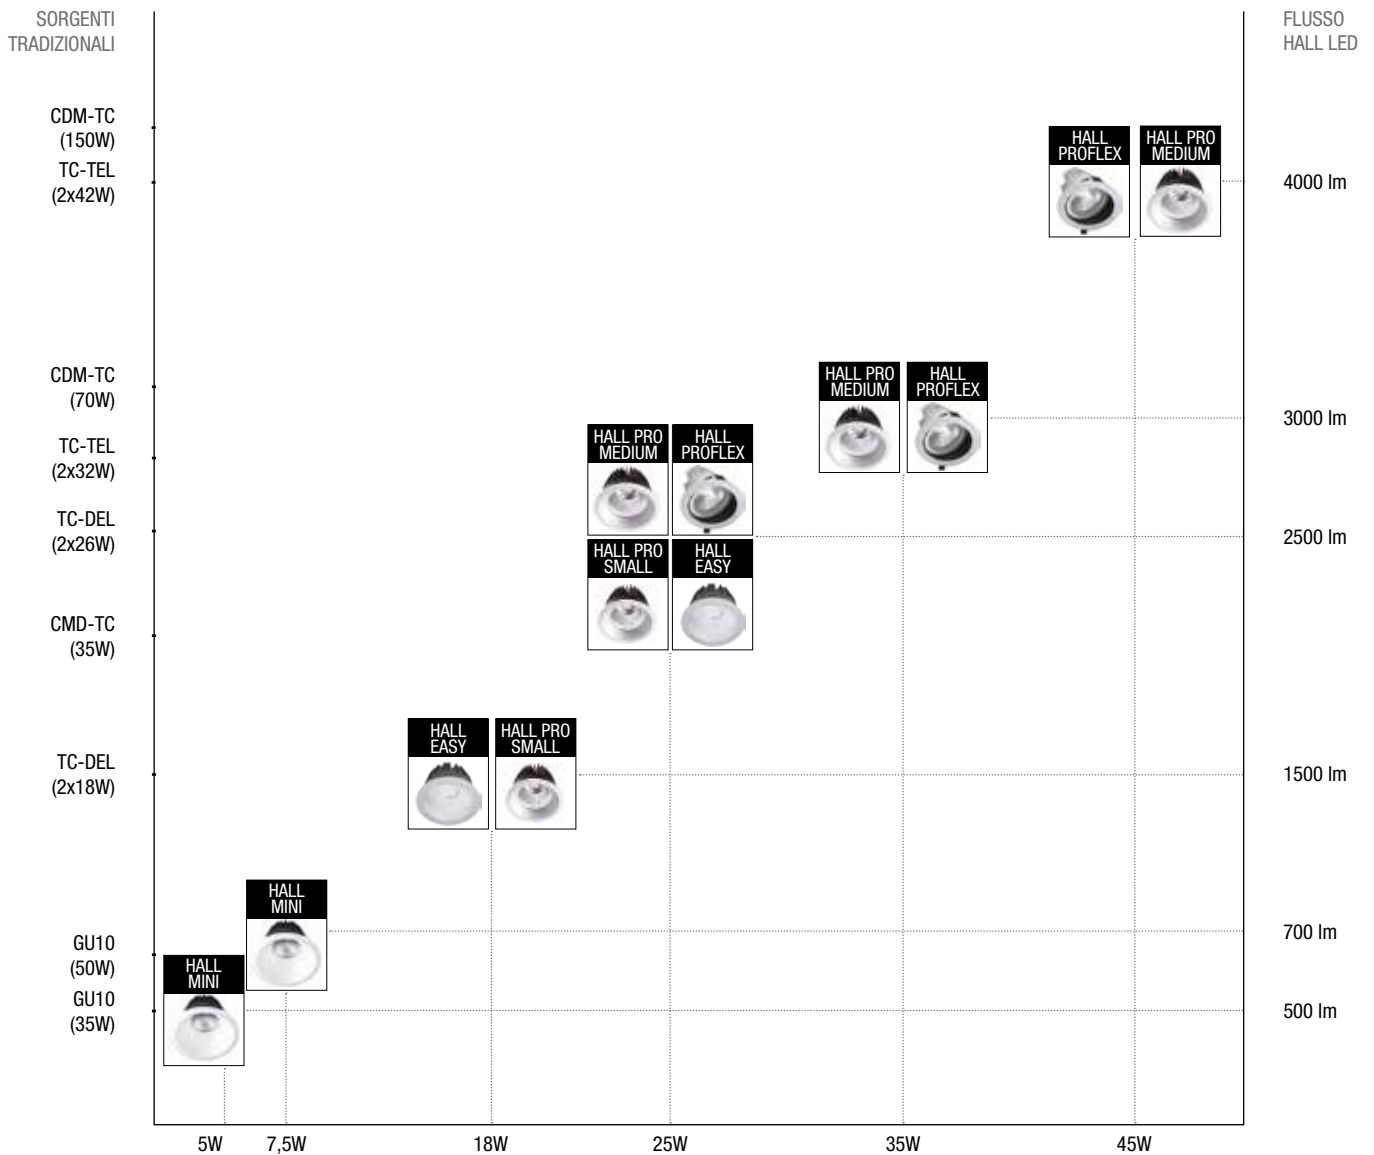

HALL LED

EASY GUIDE