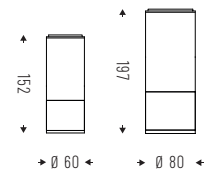

Mini DI
Mini IN

Small DI
Small IN

Features

IP 65, IK 06

Specifications

- LED CoB technology
- Built-in driver

Body

Die-cast aluminium

On request

Dali, 2700K, 5000K,
MINI version: Ø 60mm