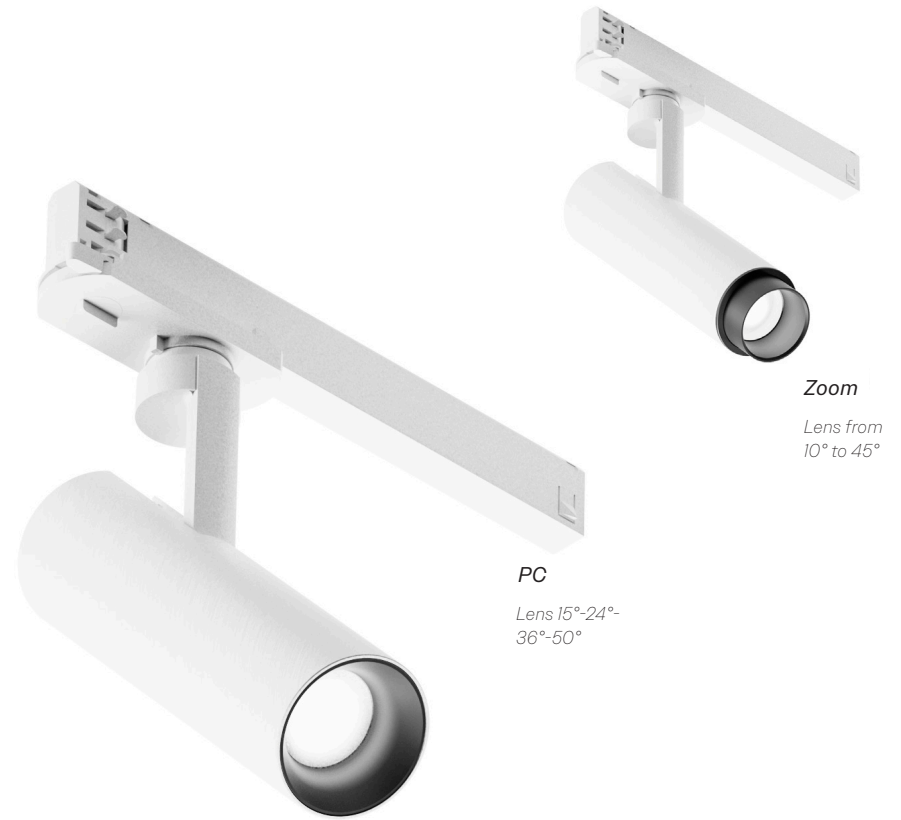

PC lens 15°-24°-
36°-50°

The redefinition of elegance

HALL LED CEILING PRO is a **compact downlight** with a slim design, offering high lighting performance. Its wide range of accessories allows to customise the lighting for elegant, dynamic and sophisticated atmospheres, with a clear architectural feel.

TERES PRO

Zoom

Lens from
10° to 45°

PC

Lens 15°-24°-
36°-50°

The ultimate spotlight

TERES PRO is a **track spotlight** that combines minimalism, elegance and power with an **intrack driver**. Compact and versatile, it reaches 21W offering high performance for flexible installations, especially in **retail, residential, hospitality and restaurant settings**.