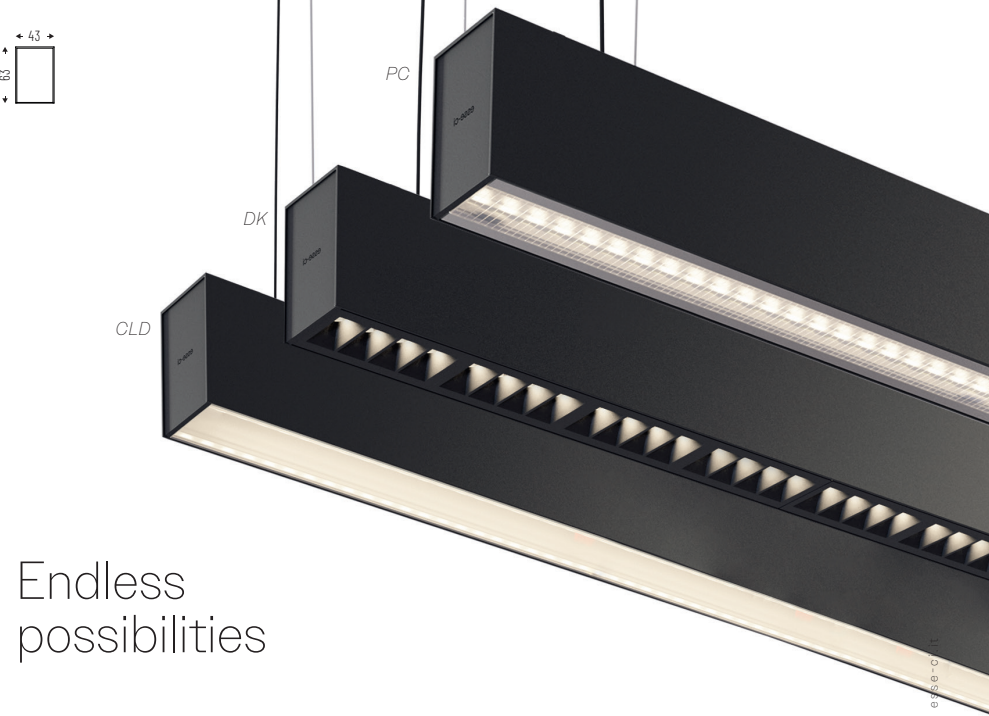

Endless possibilities

Versions