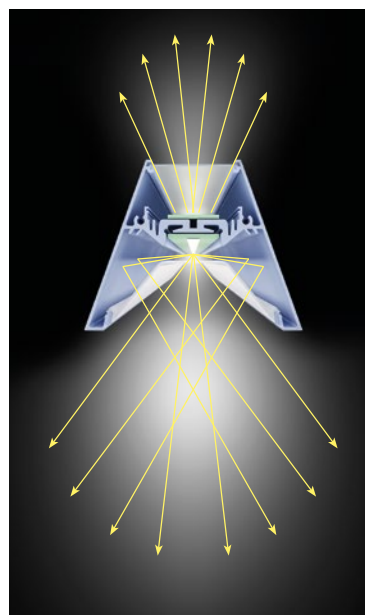

87AA11

TECHNICAL NOTES

In the **Vertical Lens** version, the light source is not directly visible, the emission is **refracted** through an **optical lens system** that allows the light to be spread and directed in a precise and homogeneous way.

In the **Soft Emission** version, the light source is instead **shaded by an internal diffuser** that guarantees, directly and indirectly, a softer and more diffused emission.

Vertical Lens UGR<19

Soft Emission UGR<22