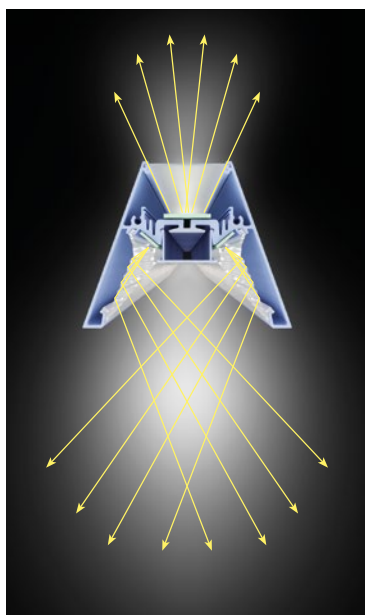

ACCESSORIES

Adjustable suspension cable.
Length 1500mm/3000mm.

87AA13
87AA1330

3-5-7-10 powered supply box.
Cable length 2000mm.

00AA16
00AA165P
00AA167P
00AA1610P

End caps kit.

87AA09

Linear joint.

87AA11

TECHNICAL NOTES

In the **Vertical Lens** version, the light source is not directly visible, the emission is **refracted** through an **optical lens system** that allows the light to be spread and directed in a precise and homogeneous way.

In the **Soft Emission** version, the light source is instead **shaded by an internal diffuser** that guarantees, directly and indirectly, a softer and more diffused emission.

Vertical Lens UGR<19

Soft Emission UGR<22