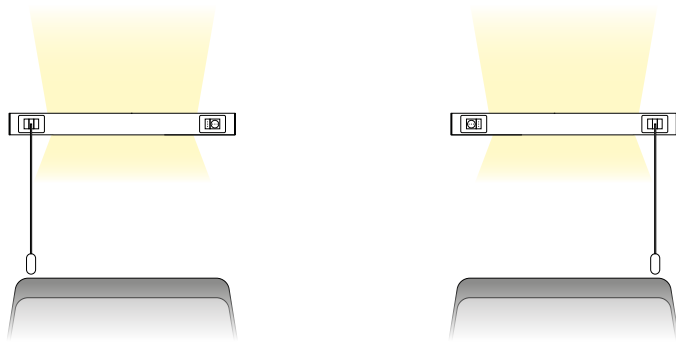

## TYPE OF LIGHTING

- ALL ON MODE**
- Indirect environmental emission
  - Direct asymmetric emission

- VISIT MODE**
- Direct asymmetric emission

- READING MODE**
- Partial direct asymmetric emission

ARKEON MED FREE CONFIGURATION

- Configuration with distinct elements.

- Configuration with single element.
- 4m length.
- Seamless indirect emission.

- Configuration with single element.
- 4m length.
- Separate indirect emission.

24V control panel.