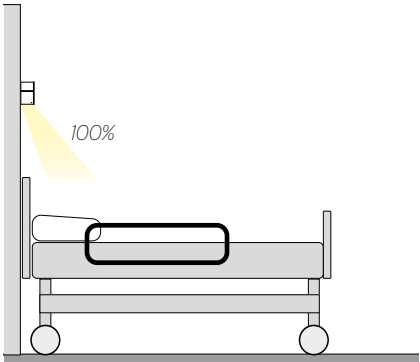

## TYPE OF LIGHTING

- ALL ON MODE**
- Indirect environmental emission
  - Direct asymmetric emission

- VISIT MODE**
- Direct asymmetric emission

- READING MODE**
- Partial direct asymmetric emission

ARKEON MED FREE CONFIGURATION

- Configuration with distinct elements.

- Configuration with single element.
- 4m length.
- Seamless indirect emission.

- Configuration with single element.
- 4m length.
- Separate indirect emission.

24V control panel.