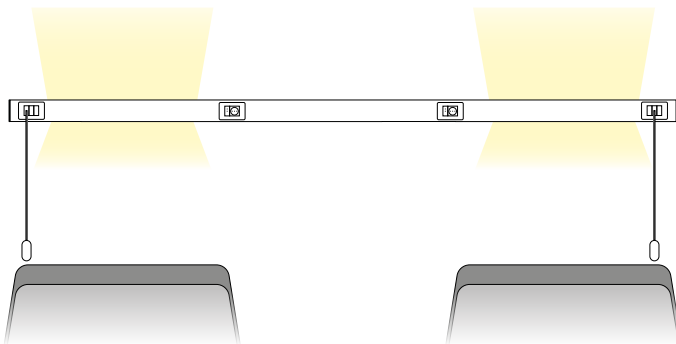

## TYPE OF LIGHTING

- ALL ON MODE**
- Indirect environmental emission
  - Direct asymmetric emission

- VISIT MODE**
- Direct asymmetric emission

- READING MODE**
- Partial direct asymmetric emission

ARKEON MED FREE CONFIGURATION

- Configuration with distinct elements.

- Configuration with single element.
- 4m length.
- Seamless indirect emission.

- Configuration with single element.
- 4m length.
- Separate indirect emission.

24V control panel.