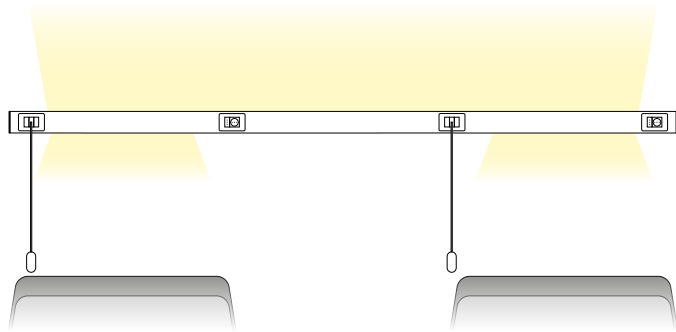

## TYPE OF LIGHTING

- ALL ON MODE**
- Indirect environmental emission
  - Direct asymmetric emission

- VISIT MODE**
- Direct asymmetric emission

- READING MODE**
- Partial direct asymmetric emission

ARKEON MED FREE CONFIGURATION

- Configuration with distinct elements.

- Configuration with single element.
- 4m length.
- Seamless indirect emission.

- Configuration with single element.
- 4m length.
- Separate indirect emission.

24V control panel.