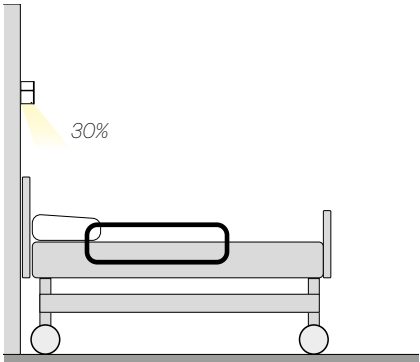

## TYPE OF LIGHTING

- ALL ON MODE**
- Indirect environmental emission
  - Direct asymmetric emission

- VISIT MODE**
- Direct asymmetric emission

- READING MODE**
- Partial direct asymmetric emission

ARKEON MED FREE CONFIGURATION

- Configuration with distinct elements.

- Configuration with single element.
- 4m length.
- Seamless indirect emission.

- Configuration with single element.
- 4m length.
- Separate indirect emission.

24V control panel.