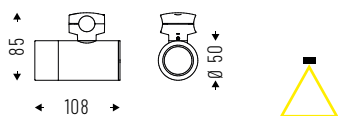

CLOU   SPOT

PC lens beam angle 15°-50°.
Single cable entry. Driver built-in.

IP 66

Cod. 3000K	Led	lm	Ømm
59PC7K315	7W 15°	420	50
59PC7K350	7W 50°	420	50