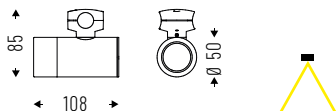

PC lens beam angle 15°-50°.
Single cable entry. Driver built-in.

IP 66

Cod. 3000K	Led	lm	Ømm
59PC7K315	7W 15°	420	50
59PC7K350	7W 50°	420	50

CLOU SPOT MID

PC lens beam angle 15°-50°.

Double cable exit for in/out wiring. Driver built-in.