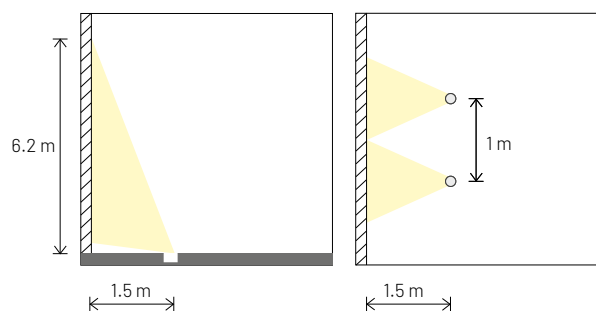

ACCESSORIES

FOR HALL LED GROUND MINI

Constant current LED driver for single connection..

38LC4700IS

Constant current LED driver for 2 fixtures.

38LC12700IS

Constant current LED driver for 4 fixtures.

38LC17700IS

FOR HALL LED GROUND MEDIUM

Honeycomb optic.

38AANDHG

Micro-engraved glass.

38AASLHG

Frosted glass.

38AAGMHG

TECHNICAL NOTES

HIGH WALL WASHER

Recommended installation distance.

WIDE WALL WASHER