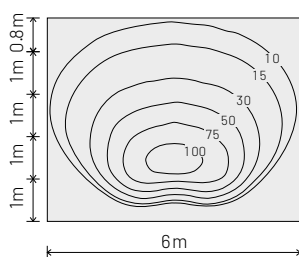

Recommended installation distance.