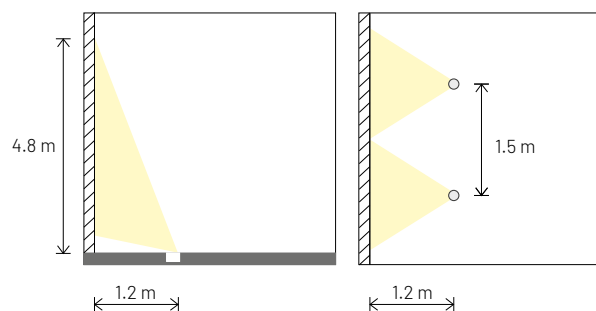

Recommended installation distance.