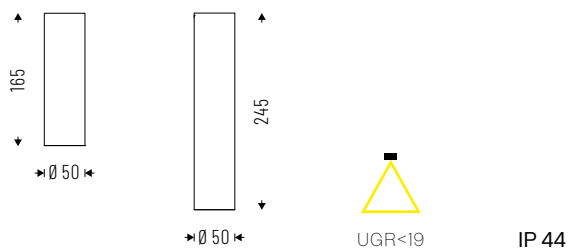

🔗 Related products

- Hall Led Ceiling Evo (p. 199)
- Hall Led Ceiling IP65 (p. 353)

📦 On request

- DALI - code D on 245mm body
- 2700K - code K27
- 5000K - code K5

HALL LED CEILING PRO

PC lens 15°-24°-36°-50°. External ring included.