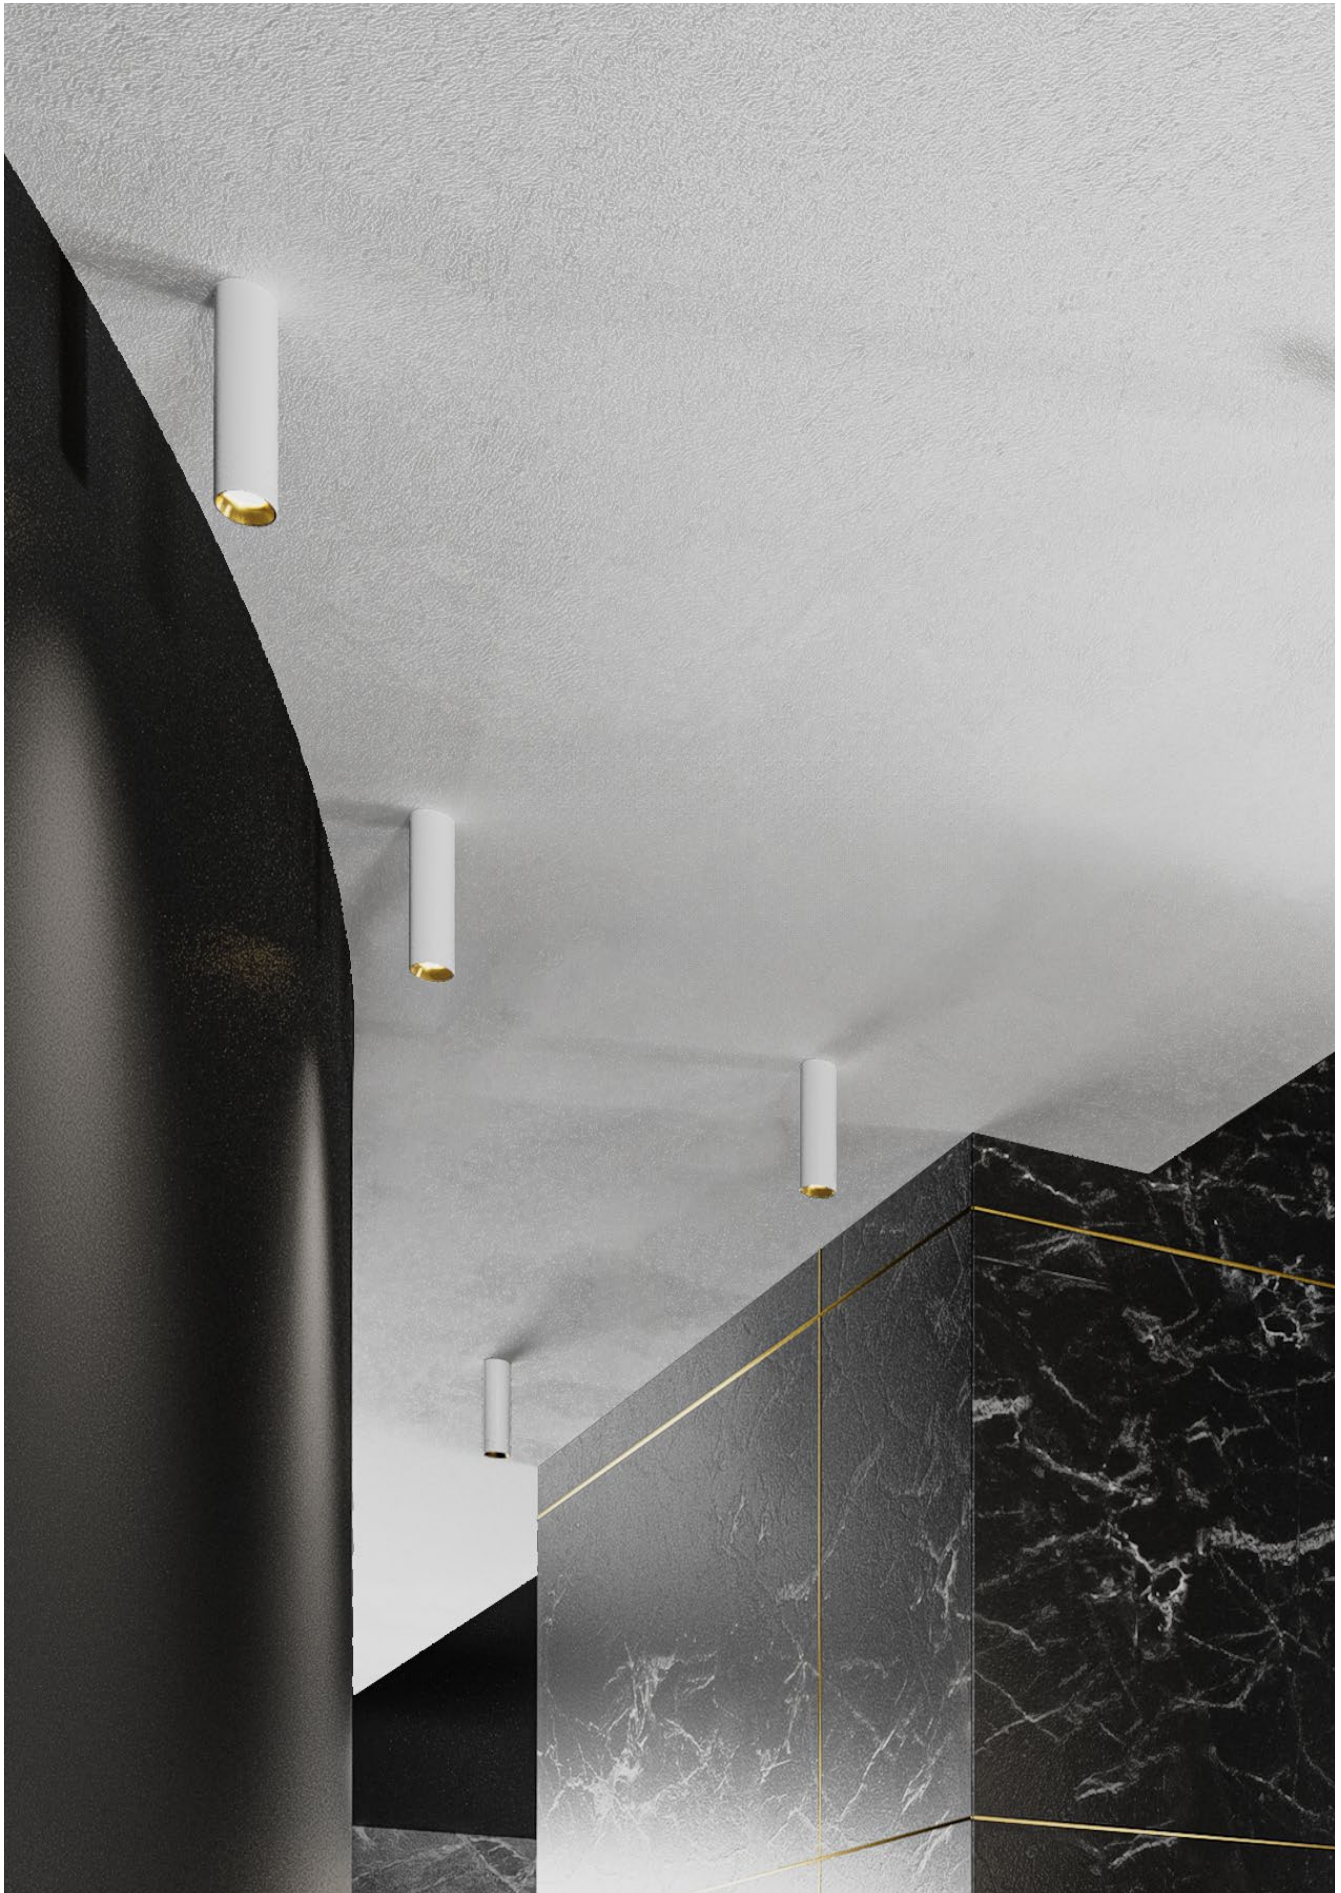

HALL LED CEILING PRO

ID 28

HALL LED CEILING PRO is the most **modern concept of the downlight** for ceiling installation developed for elegant dynamic and sophisticated spaces with a **clear architectural feature**. The slim body design and the **PC lenses (15°-24°-36°-50°) with UGR<19** doesn't compromise the lighting performances. The range of accessories elegantly enriches the customization possibilities.

🔗 Related products

- Hall Led Ceiling Evo (p. 199)
- Hall Led Ceiling IP65 (p. 353)

📦 On request

- DALI - code D on 245mm body
- 2700K - code K27
- 5000K - code K5

HALL LED CEILING PRO

PC lens 15°-24°-36°-50°. External ring included.