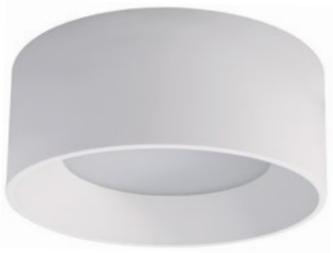

HALL LED ESSENTIAL CEILING

ID 28

The cylindrical shape and the front cut-off give **HALL LED ESSENTIAL CEILING** a **modern look and optimize the light distribution** in a homogeneous way. Characterized by a pure and essential shape, it is ideal for residential and hospitality applications.

☑ Features

- Direct emission
- UGR<22
- IP 44

💡 Led

- 3000K/4000K
- >119 lm/W
- CRI>90
- Eye safety: RG0/RGI
- Mac Adams 3
- L80/B10 >50.000h

🕒 Specifications

- Built-in driver
- SMD LED technology
- Opal polycarbonate diffuser

📦 Body

- Polycarbonate, with aluminum heat sink

🎨 Colors

- Matte white RAL 9003 - code B
- Matte black RAL 9005 - code C8

★ Certifications

- CE Conformity
- Energy efficiency E
- 5 years warranty

📄 On request

- DALI - code D
- Bluetooth - code BT*
- Emergency 1 hr - code EM
- Emergency 3 hrs - code EM3H*

* Where available

HALL LED ESSENTIAL CEILING

Opal polycarbonate diffuser.
 Beam angles: 90°. Cut-off>10°.

IP 44