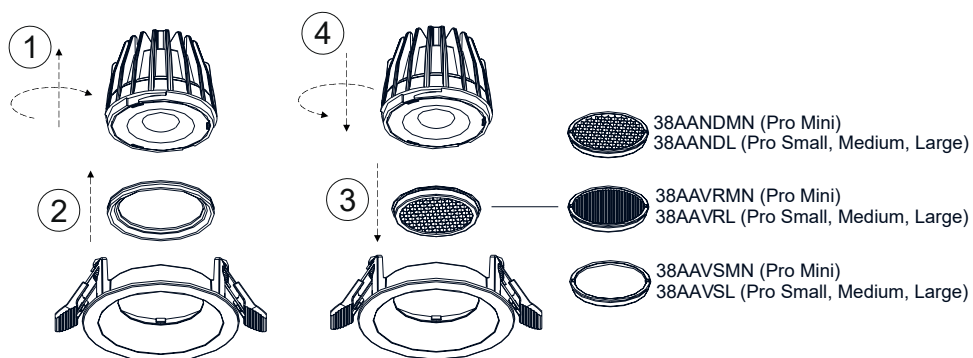

ACCESSORIES

Honeycomb.

38AANDMN - MINI
38AANDL - SMALL, MEDIUM, LARGE

Micro-engraved optics.

38AAVRMN - MINI
38AAVRL - SMALL, MEDIUM, LARGE

Frosted glass.

38AAVSMN - MINI
38AAVSL - SMALL, MEDIUM, LARGE

TECHNICAL NOTES

By using the accessories shown in image N° 3, the lamp will lose the front IP65 protection degree and will pass to an IP44 protection degree.