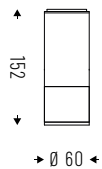

KERÌ MINI IN

Indirect emission with glass diffuser.

IP 65

Cod. 4000K	Led	lm	Ømm
60IN6VOK4MN	6W 15°	441	60
60IN9VOK4MN	9W 15°	662	60