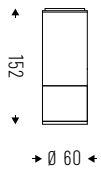

KERÌ MINI DI

Direct/indirect emission with glass diffuser.

IP 65