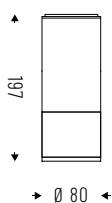

KERÌ SMALL IN

Indirect emission with glass diffuser.

IP 65

Cod. 4000K	Led	lm	Ømm
60INI2VOK4S	12W 15°	1066	80
60INI7VOK4S	17W 15°	1466	80