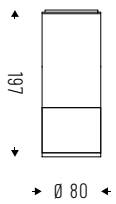

KERÌ SMALL DI

Direct/indirect emission with glass diffuser.

IP 65