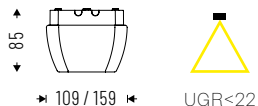

LINEA IP54 LONG

Impact resistant polycarbonate diffuser.

IP 54 IK10

Cod. 4000K	Led	lm	Lmm
12PO21K454	21W	2130	109x1160
12PO25K454	25W	2716	109x1160
12PO33K454	33W	3506	109x1160
12PO39K454	39W	3971	159x1160
12PO48K454	48W	4948	159x1160
12PO65K454	65W	6705	159x1160

Cod. 3000K	Led	lm	Lmm
12PO21K354	21W	1894	109x1160
12PO25K354	25W	2255	109x1160
12PO33K354	33W	2977	109x1160
12PO39K354	39W	3518	159x1160
12PO48K354	48W	4330	159x1160
12PO65K354	65W	5864	159x1160