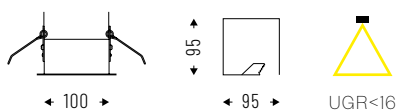

NEXT   DK RECESSED

High Contrast dffuser UGR<16.

IP 40