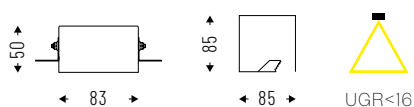

NEXT   DK RECESSED FL

High Contrast diffuser UGR<16.

IP 40