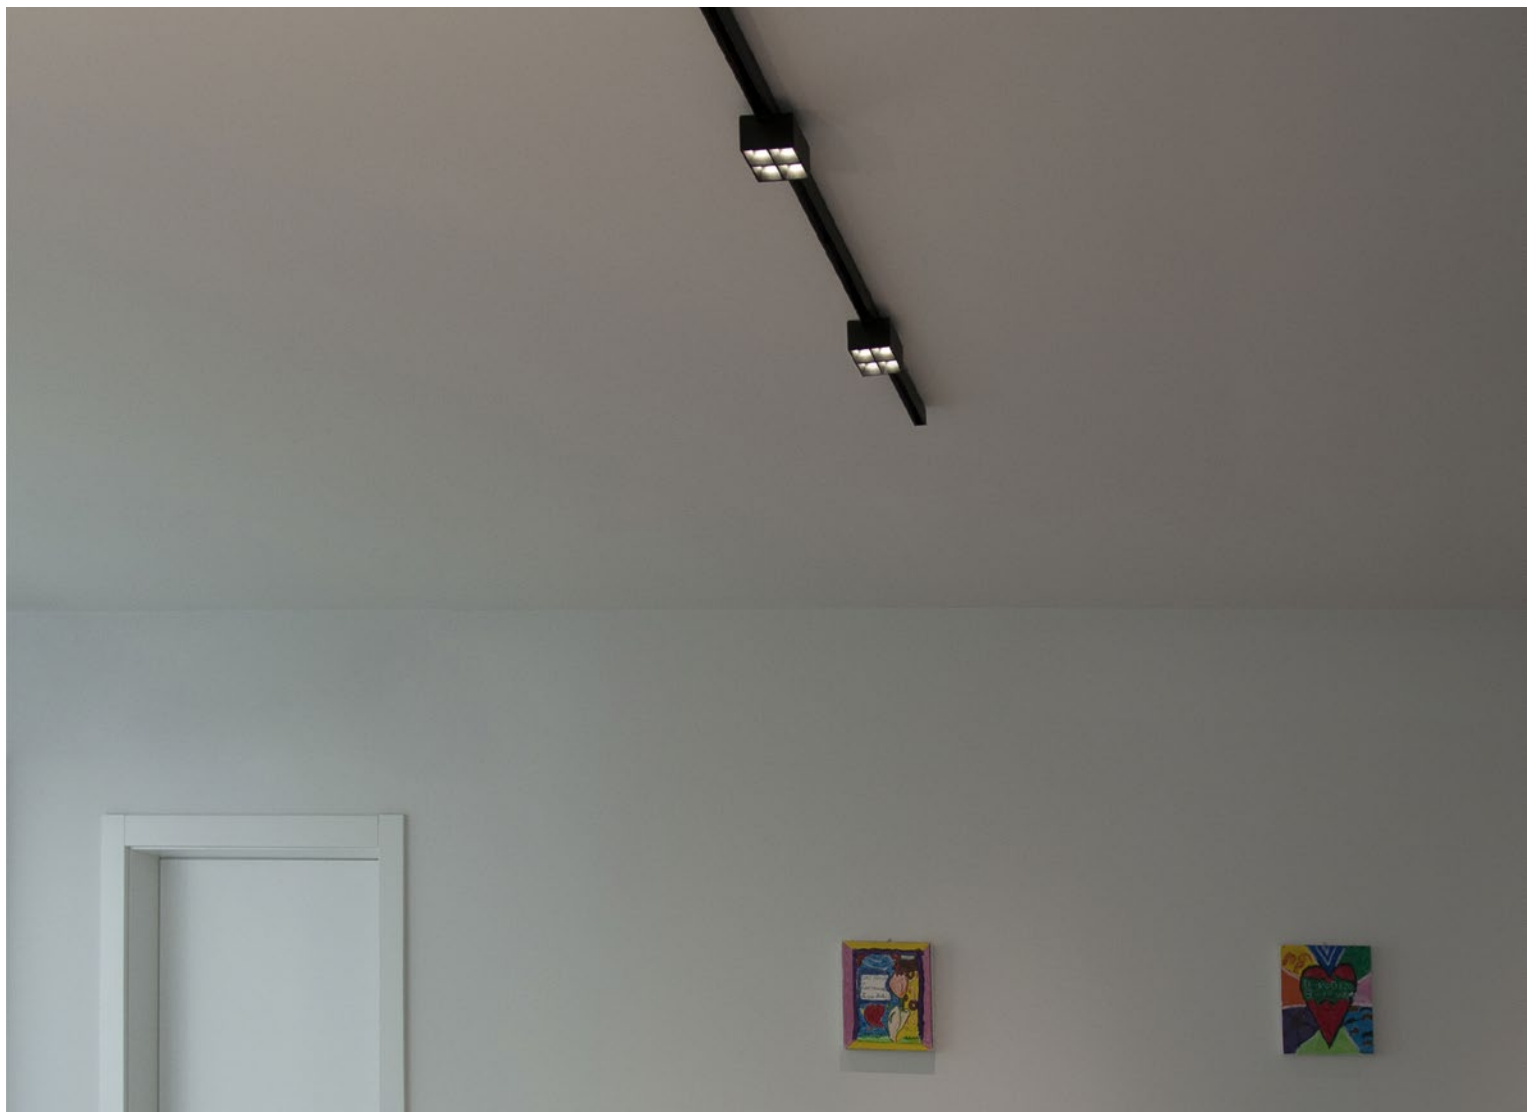

NEXT DK LV

ID 50

NEXT DK LV is the new luminaire with a **contemporary design** that perfectly fits into those contexts where architectural design requires sober and minimal shapes. **Compatible with both surface-mounted and recessed low voltage tracks.**

☑ Features

- Direct emission
- UGR<16
- IP 40

💡 Led

- 3000K/4000K
- >107 lm/W
- CRI>90
- Eye safety: RGO/RGi
- Mac Adams 3
- L80/B10 >50.000h

🕒 Specifications

- Operation at 48V VDC
- High Contrast Diffuser UGR<16

☐ Body

- Aluminum with epoxy powder coating

🎨 Colors

- White RAL 9003 wrinkled - code W
- Black RAL 9005 wrinkled - code BK

☆ Certifications

- CE Conformity
- RETILAP Conformity
- Energy efficiency E
- 5 years warranty

⇄ Related products

- Next (p. 197)

📦 On request

- DALI - code D*
- Bluetooth - code BT*
- 2700K - code K27

** Where available
For SWITCHDIM command
use DIMTDS (p. 381)*