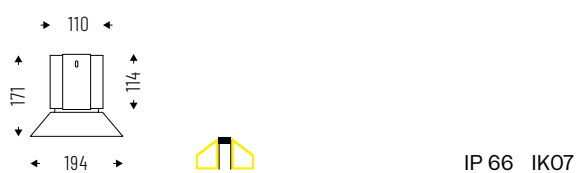

NOBIS GROUND

Schermo diffusore in policarbonato satinato.

Cod. 3000K	Led	lm	Lmm

90PC13K3G66	13W	696	110 (194)