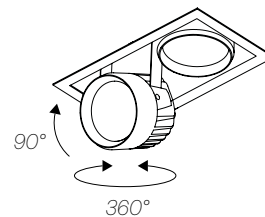

REMOVABLE AND ADJUSTABLE SPOTLIGHTS

Thanks to 1, 2 or 3 light points and the possibility to extract and adjust the spotlights, OTELLO LED guarantees the maximum flexibility to direct the light.