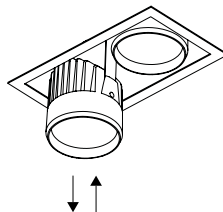

REMOVABLE AND ADJUSTABLE SPOTLIGHTS

Thanks to 1, 2 or 3 light points and the possibility to extract and adjust the spotlights, OTELLO LED guarantees the maximum flexibility to direct the light.