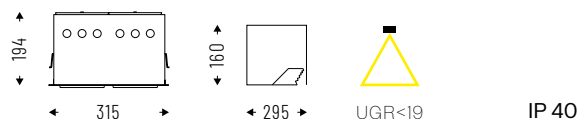

OTELLO LED 2x

Internal aluminum reflectors.
Beam angles: 12°-20°-40°-70°.

Cod. 4000K	Led	lm	Lmm
45VT218K412	2x18W 12°	4102	315x175
45VT218K420	2x18W 20°	4102	315x175
45VT218K440	2x18W 40°	4102	315x175
45VT218K470	2x18W 70°	4102	315x175
45VT225K412	2x25W 12°	5580	315x175
45VT225K420	2x25W 20°	5580	315x175
45VT225K440	2x25W 40°	5580	315x175
45VT225K470	2x25W 70°	5580	315x175
45VT234K412	2x34W 12°	8426	315x175
45VT234K420	2x34W 20°	8426	315x175
45VT234K440	2x34W 40°	8426	315x175
45VT234K470	2x34W 70°	8426	315x175
45VT238K412	2x38W 12°	8500	315x175
45VT238K420	2x38W 20°	8500	315x175
45VT238K440	2x38W 40°	8500	315x175
45VT238K470	2x38W 70°	8500	315x175

Cod. 3000K	Led	lm	Lmm
45VT218K312	2x18W 12°	3970	315x175
45VT218K320	2x18W 20°	3970	315x175
45VT218K340	2x18W 40°	3970	315x175
45VT218K370	2x18W 70°	3970	315x175
45VT225K312	2x25W 12°	5402	315x175
45VT225K320	2x25W 20°	5402	315x175
45VT225K340	2x25W 40°	5402	315x175
45VT225K370	2x25W 70°	5402	315x175
45VT234K312	2x34W 12°	8154	315x175
45VT234K320	2x34W 20°	8154	315x175
45VT234K340	2x34W 40°	8154	315x175
45VT234K370	2x34W 70°	8154	315x175
45VT238K312	2x38W 12°	8268	315x175
45VT238K320	2x38W 20°	8268	315x175
45VT238K340	2x38W 40°	8268	315x175
45VT238K370	2x38W 70°	8268	315x175

DOWNLIGHT