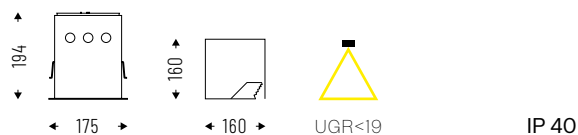

# OTELLO LED 1x

Internal aluminum reflectors.  
Beam angles: 12°-20°-40°-70°.

Cod. 4000K	Led	lm	Lmm
45VT118K412	1x18W 12°	2051	175x175
45VT118K420	1x18W 20°	2051	175x175
45VT118K440	1x18W 40°	2051	175x175
45VT118K470	1x18W 70°	2051	175x175
45VT125K412	1x25W 12°	2790	175x175
45VT125K420	1x25W 20°	2790	175x175
45VT125K440	1x25W 40°	2790	175x175
45VT125K470	1x25W 70°	2790	175x175
45VT134K412	1x34W 12°	4213	175x175
45VT134K420	1x34W 20°	4213	175x175
45VT134K440	1x34W 40°	4213	175x175
45VT134K470	1x34W 70°	4213	175x175
45VT138K412	1x38W 12°	4250	175x175
45VT138K420	1x38W 20°	4250	175x175
45VT138K440	1x38W 40°	4250	175x175
45VT138K470	1x38W 70°	4250	175x175