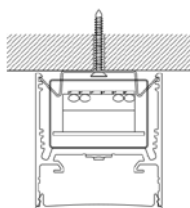

TECHNICAL NOTES

PROFREEL lets full freedom to customize both the length and the luminous shapes you want to create. Horizontal and vertical angles are obtained with extreme simplicity by sectioning the profile and the diffuser directly on site.

FEW EASY STEP

1. Define and select the length of the system
2. Choose the power/flux and the type of LED Strip
3. Match the correct driver and linking connectors
4. Choose the diffuser and accessories for installation

INSTALLATION EXAMPLES

CEILING