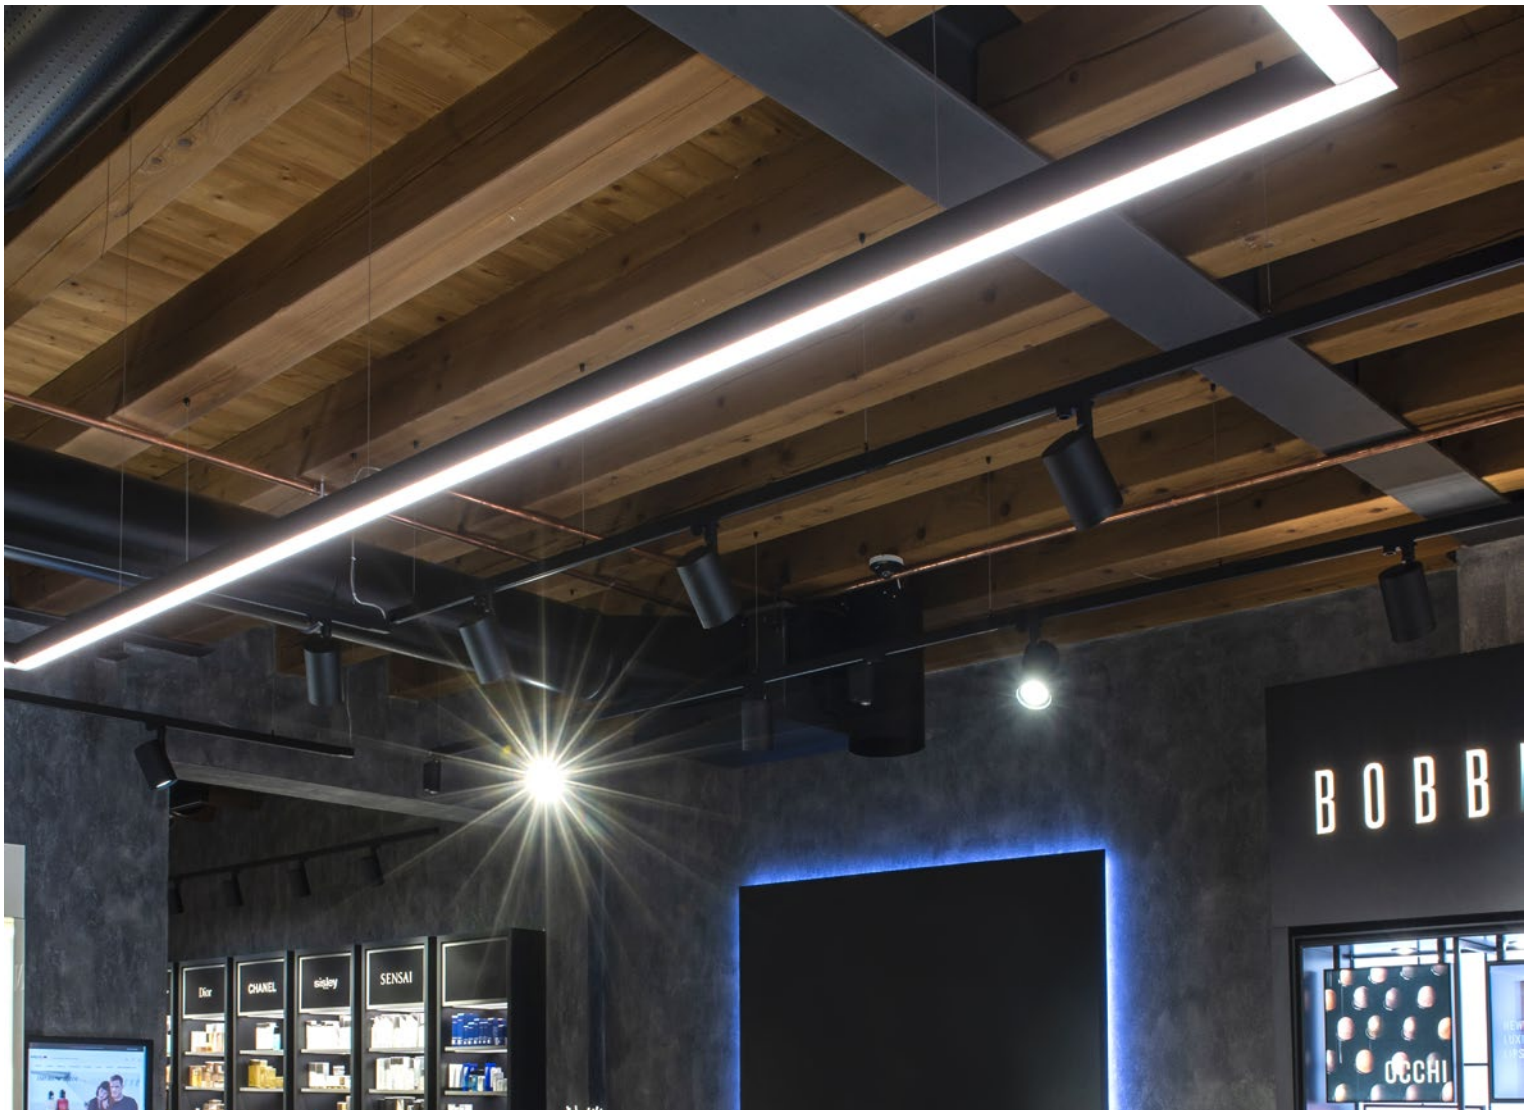

☑ Features

- Direct emission
- Direct/indirect emission
- UGR<22
- IP 20; IP 40

💡 Led

- 2700K/3000K/4000K/5000K/TW/RGBW/DTW
- >100 lm/W
- CRI>90
- Eye safety: RGO/RGI
- Mac Adams 3
- L80/B10 >50.000h

🕒 Specifications

- Driver and modules in 24V voltage. Luminaire with end caps included
- Profile and LED Strip can be cut every 5cm
- Homogeneous extruded satin methacrylate screen UGR<22

☐ Body

- Aluminum with epoxy powder coating

🎨 Colors

- Matte white RAL 9003 - code B
- Matte black RAL 9005 - code C8

★ Certifications

- CE Conformity
- RETILAP Conformity
- Energy efficiency F
- 5 years warranty

📄 On request

- DALI - code D
- Emergency 1 hr - code EM*
- Emergency 3 hrs - code EM3H*
- 5000K - code K5*

* Where available