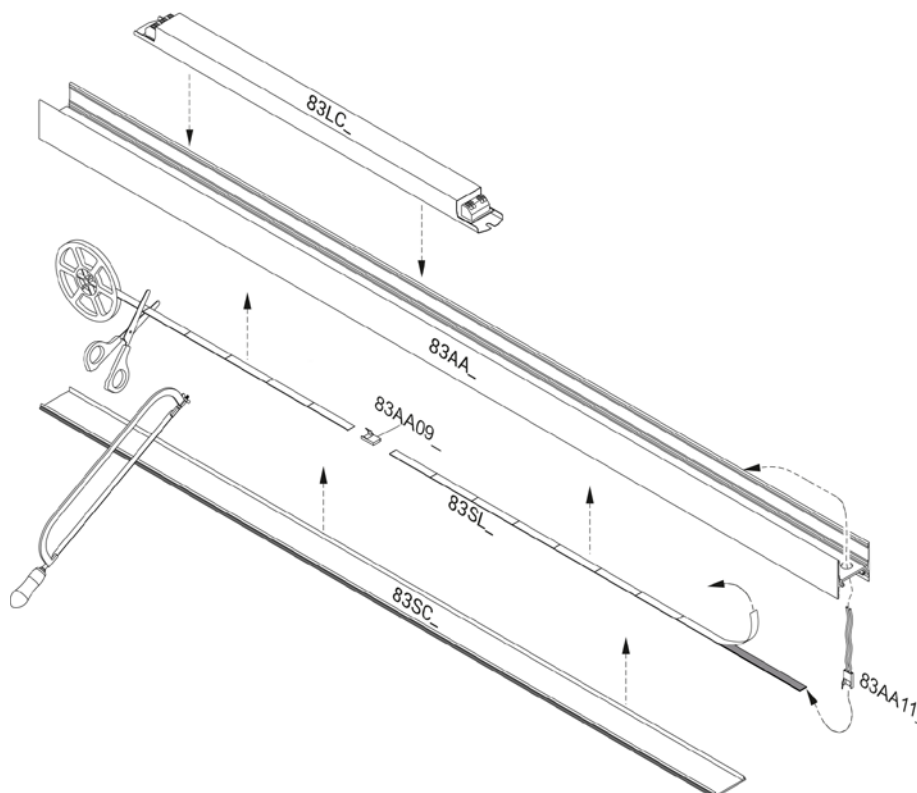

83AA14

3-5 poles ceiling
power supply box.
Cable length 2000mm.

00AA16
00AA165P

End caps kit.
(3mm thickness included
in the product length).

83AA09

Linear joint.

83AA11

Brackets kit for
recessed installation.

83AA17

TECHNICAL NOTES

PROFREEL lets full freedom to customize both the length and the luminous shapes you want to create. Horizontal and vertical angles are obtained with extreme simplicity by sectioning the profile and the diffuser directly on site.