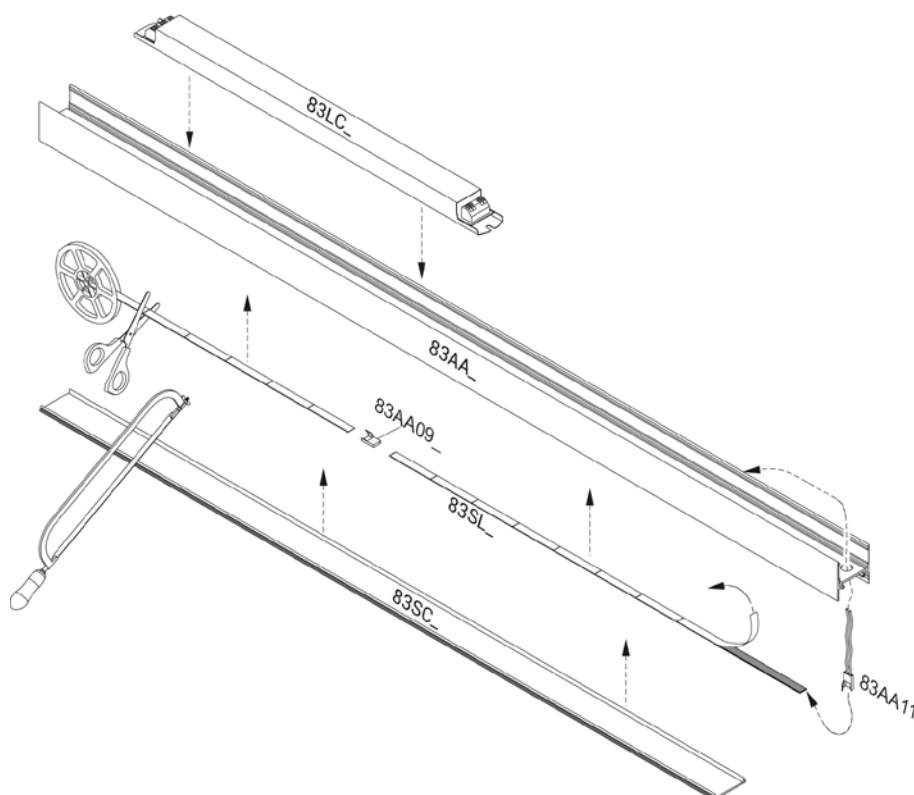

83SC10000

Adjustable suspension
kit. Cable length
1500mm/3000mm.

83AA13
83AA1330

Ceiling installation
kit.

83AA14

3-5 poles ceiling
power supply box.
Cable length 2000mm.

00AA16
00AA165P

End caps kit.
(3mm thickness included
in the product length).

83AA09

Linear joint.

83AA11

Brackets kit for
recessed installation.

83AA17

TECHNICAL NOTES

PROFREEL lets full freedom to customize both the length and the luminous shapes you want to create. Horizontal and vertical angles are obtained with extreme simplicity by sectioning the profile and the diffuser directly on site.

FEW EASY STEP

1. Define and select the length of the system
2. Choose the power/flux and the type of LED Strip
3. Match the correct driver and linking connectors
4. Choose the diffuser and accessories for installation