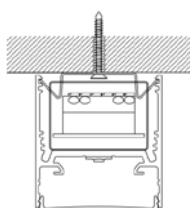

TECHNICAL NOTES

PROFREEL lets full freedom to customize both the length and the luminous shapes you want to create. Horizontal and vertical angles are obtained with extreme simplicity by sectioning the profile and the diffuser directly on site.

FEW EASY STEP

1. Define and select the length of the system
2. Choose the power/flux and the type of LED Strip
3. Match the correct driver and linking connectors
4. Choose the diffuser and accessories for installation

INSTALLATION EXAMPLES

CEILING