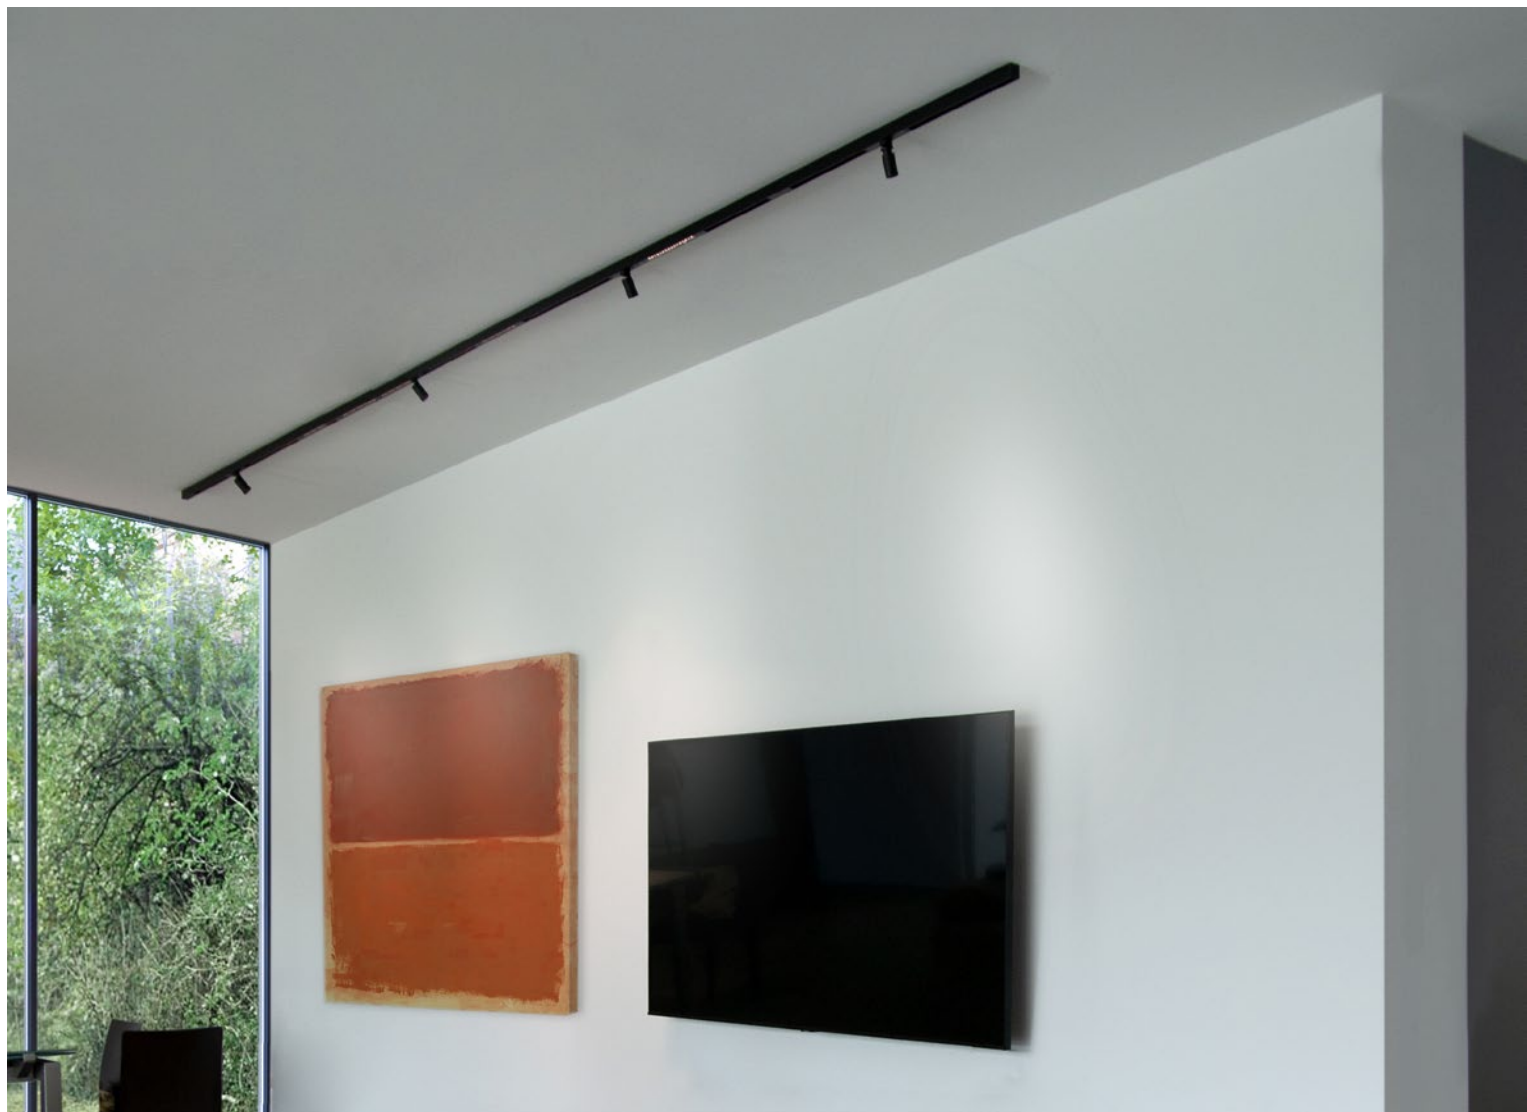

TERES LV

ID 14

TERES also takes up space in the world of low voltage. The result is a spot with extremely contained dimensions: with a **diameter of 31 and 50mm**, powered at 48V, it is ideal for accent **lighting in prestigious environments**.

☑ Features

- Direct emission
- UGR<19
- IP 40

💡 Led

- 3000K/4000K
- >80 lm/W
- CRI>90
- Eye safety: RGO/RGI
- Mac Adams 3
- L80/B10 >50.000h

⌚ Specifications

- Built-in driver
- 48V DC operation
- Lens with adjustable beam, from 10° to 60°
- Honeycomb optic

☐ Body

- Die-cast aluminum with epoxy powder coating

🎨 Colors

- White RAL 9003 wrinkled - code W
- Black RAL 9005 wrinkled - code BK

☆ Certifications

- CE Conformity
- RETILAP Conformity
- Energy efficiency E
- 5 years warranty

⇄ Related products

- Teres (p. 224)
- Teres Exte (p. 231)

📦 On request

- DALI - code D
- Bluetooth - code BT*
- 2700K - code K27*

** Where available
For SWITCHDIM
use DIMTDS (p. 38!)*