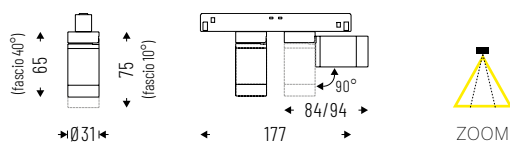

TERES LV MICRO ZOOM 2x

Lens with adjustable beam from 10° to 40°.

IP 40

Cod. 4000K	Led	lm	Ømm
14ZM23K4NLV	2x3W	524	31
14ZM27K4NLV	2x7W	1120	31

Cod. 3000K	Led	lm	Ømm
14ZM23K3NLV	2x3W	476	31
14ZM27K3NLV	2x7W	1020	31