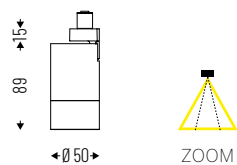

TERES LV MINI ZOOM

Lens with adjustable beam from 10° to 60°.

IP 40

Cod. 4000K	Led	lm	Ømm
14ZM8K4MNLV	8W	608	50
14ZM12K4MNLV	12W	915	50

Cod. 3000K	Led	lm	Ømm
14ZM8K3MNLV	8W	568	50
14ZM12K3MNLV	12W	855	50

LOW VOLTAGE