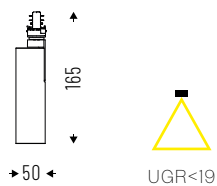

TERES PRO LV PC

PC lens 15°-24°-36°-50°.

IP 40