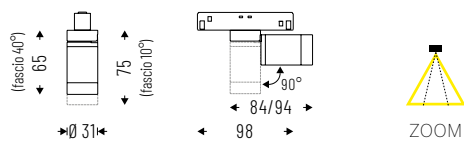

## TERES LV MICRO ZOOM 1x

Lens with adjustable beam from 10° to 40°.

IP 40

Cod. 4000K	Led	lm	Ømm
14ZM3K4NLV	1x3W	262	31
14ZM7K4NLV	1x7W	560	31

Cod. 3000K	Led	lm	Ømm
14ZM3K3NLV	1x3W	238	31
14ZM7K3NLV	1x7W	510	31