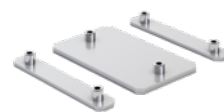

ACCESSORIES

Adjustable suspension cable.
Length 1500mm/3000mm.

54AA13
54AA1330

3-5-7 powered supply box. Cable
length 2000mm.

00AA16
00AA165P
00AA167P

End caps kit.

54AA09

Linear joint.

54AA11

Two ways adjustable joints.

54AA05

Three ways adjustable joints.

54AA06

Four ways adjustable joints.

54AA07

Blind module.

54MC1000: 1000mm
54MC2000: 2000mm

CLD screen,
(collimated optics UGR<16)
1000mm/2000mm/
3000mm.

54CLD10000

PG screen,
(UGR<22) 1000mm/
2000mm/3000mm.

54PG10000

Brackets kit for
recessed installation.

54AA17

TECHNICAL NOTES

Creative junction is an accessory studied and designed to make freer and easier continuous line installation of TWOS profiles to create unexpected geometric light solutions. The two-way version **allows a 180° rotation** both an **electrical and mechanical connection**. The accessory is available in the three-way and four-way version too.